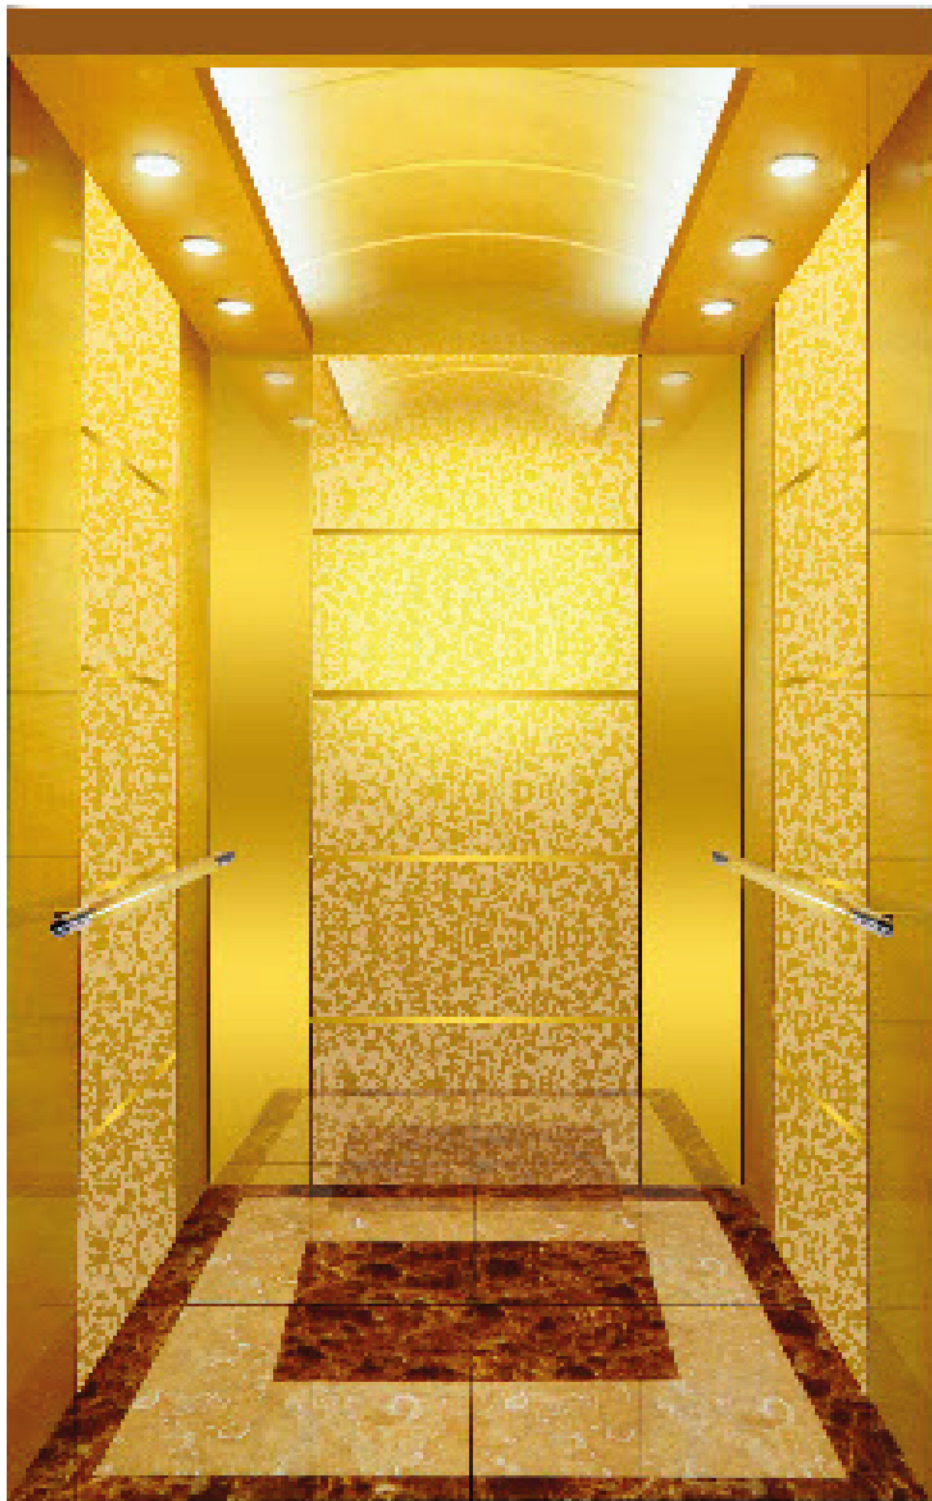

# PASSENGER LIFT CAR DECORATION

## **ACL - C101**

Ceiling: Mirror stainless steel, image vault, LED

Car wall: Hairline stainless steel, mirror etched stainless steel

Handrail: Stainless steel single pipe

Floor: PVC