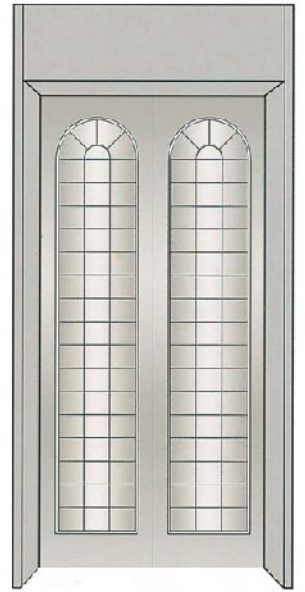

## **ACL - C101**

Ceiling: Mirror stainless steel, image vault, LED

Car wall: Hairline stainless steel, mirror etched stainless steel

Handrail: Stainless steel single pipe

Floor: PVC

**ACL - C137**

Car cover: Hairline stainless steel  
 Observation: Round safety glass  
 Ceiling : Hairpin stainless steel, LED tube lamp  
 Car wall : Hairline stainless steel  
 Floor: PVC

**ACL - C138**

Ceiling : Acrylic lighting, stainless steel hair line LED tube lamp  
 Car wall : Hairpin stainless steel, sightseeing glass  
 Handrail : Stainless steel round tube  
 Floor : PVC

# DOOR