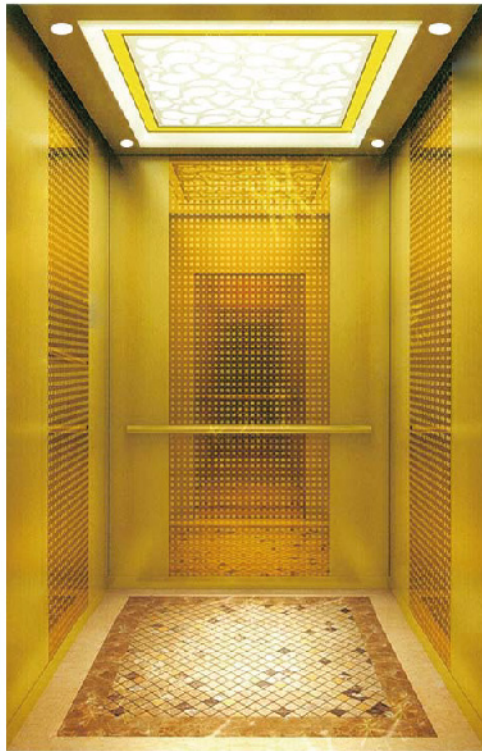

ACL - C131

Car top: Titanium gold mirror stainless steel with LED lighting decoration panel
Car wall: Titanium gold hairless stainless steel, titanium gold mirror etching stainless steel
Handrail: Titanium gold stainless steel round handrail
Floor: PVC