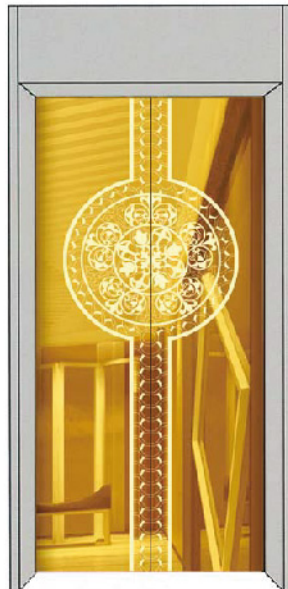

## **ACL - C101**

Ceiling: Mirror stainless steel, image vault, LED

Car wall: Hairline stainless steel, mirror etched stainless steel

Handrail: Stainless steel single pipe

Floor: PVC

### **ACL - C102**

Car top: Titanium gold hairline stainless steel with tube lamp,

Car wall: Titanium gold hairline stainless steel, Art glass, titanium gold stainless steel decoration strip

Handrail: Titanium gold steel round handrail

**ACL - C137**

Car cover: Hairline stainless steel  
 Observation: Round safety glass  
 Ceiling : Hairpin stainless steel, LED tube lamp  
 Car wall : Hairline stainless steel  
 Floor: PVC

**ACL - C138**

# DOOR